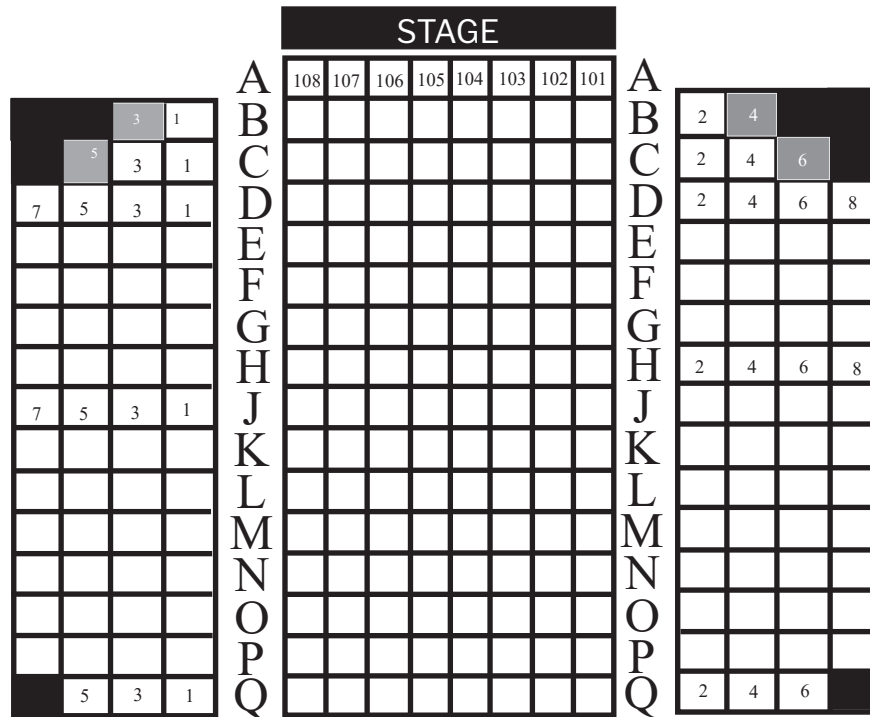

SEATING CHART

ORCHESTRA SEATING

BALCONY SEATING

Denotes an obstructed view seat.
 Denotes no seating available.
 Seat blocked for lighting